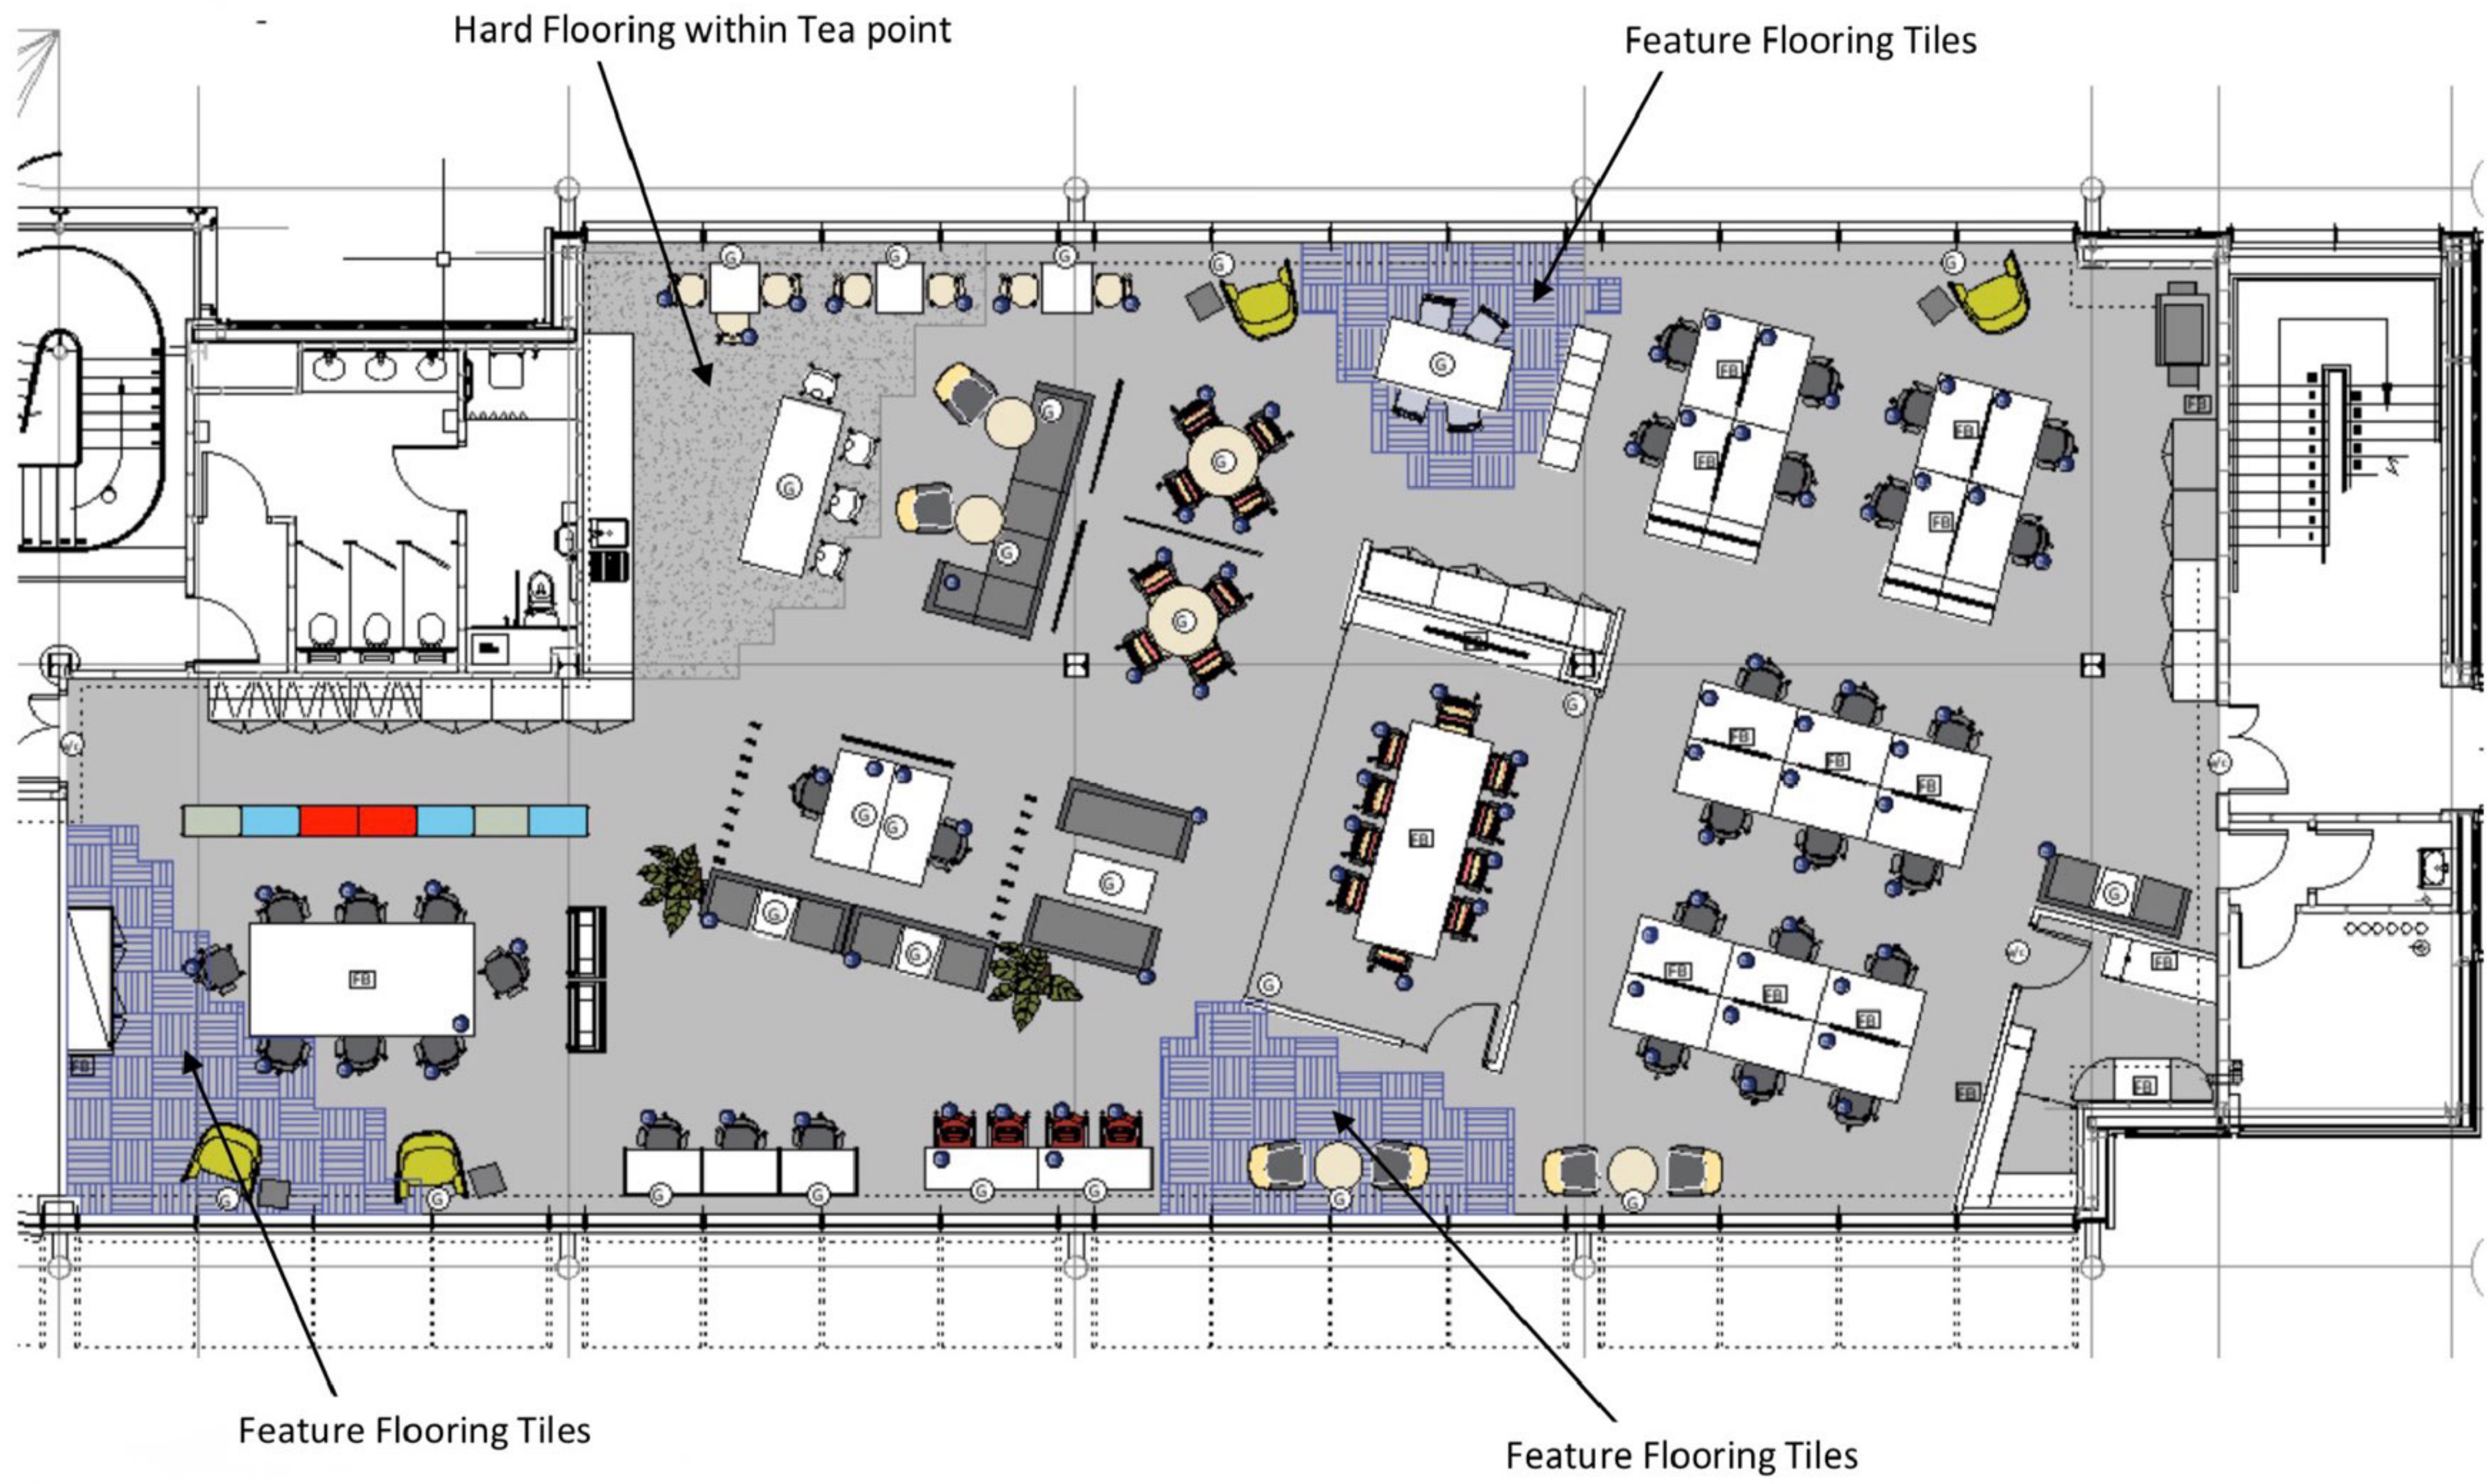

# | Flooring Layouts

# Tea point Design

- Tea Point**
- Sink
  - Dishwasher
  - Microwave
  - Hot water unit
  - Undercounter fridge
  - Storage
  - Bins / recycling

# | New Furniture Layouts

**Senator - Play Storage**

**Torasen - Focus Booth**

**Ocee design - Harc Chairs**

**Elite - Alto Bench**

**HAY - About A Stool & About A Chair**

**Orangebox - Breaker Table**