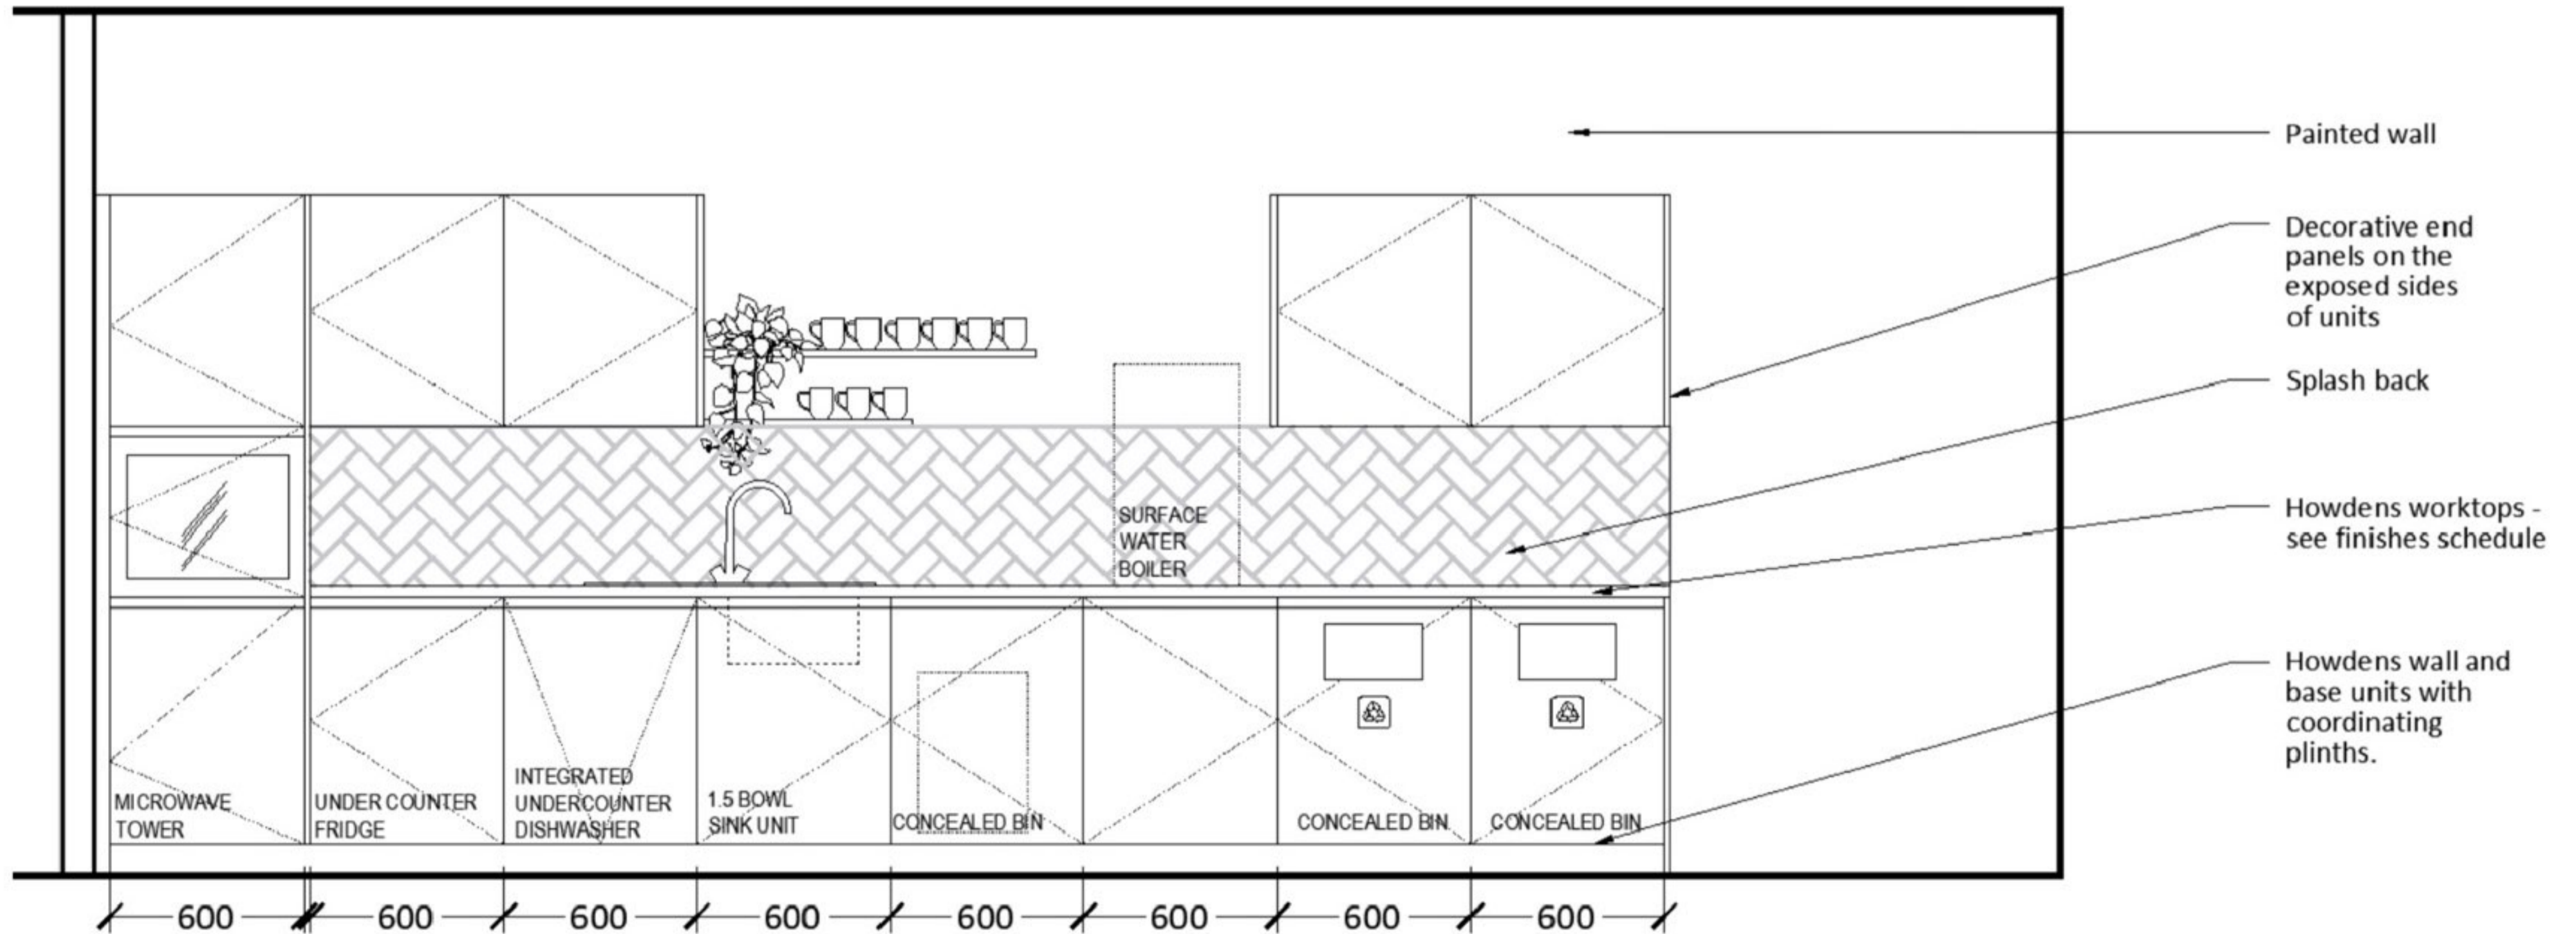

# Tea point Design

- Tea Point**
- Sink
  - Dishwasher
  - Microwave
  - Hot water unit
  - Undercounter fridge
  - Storage
  - Bins / recycling