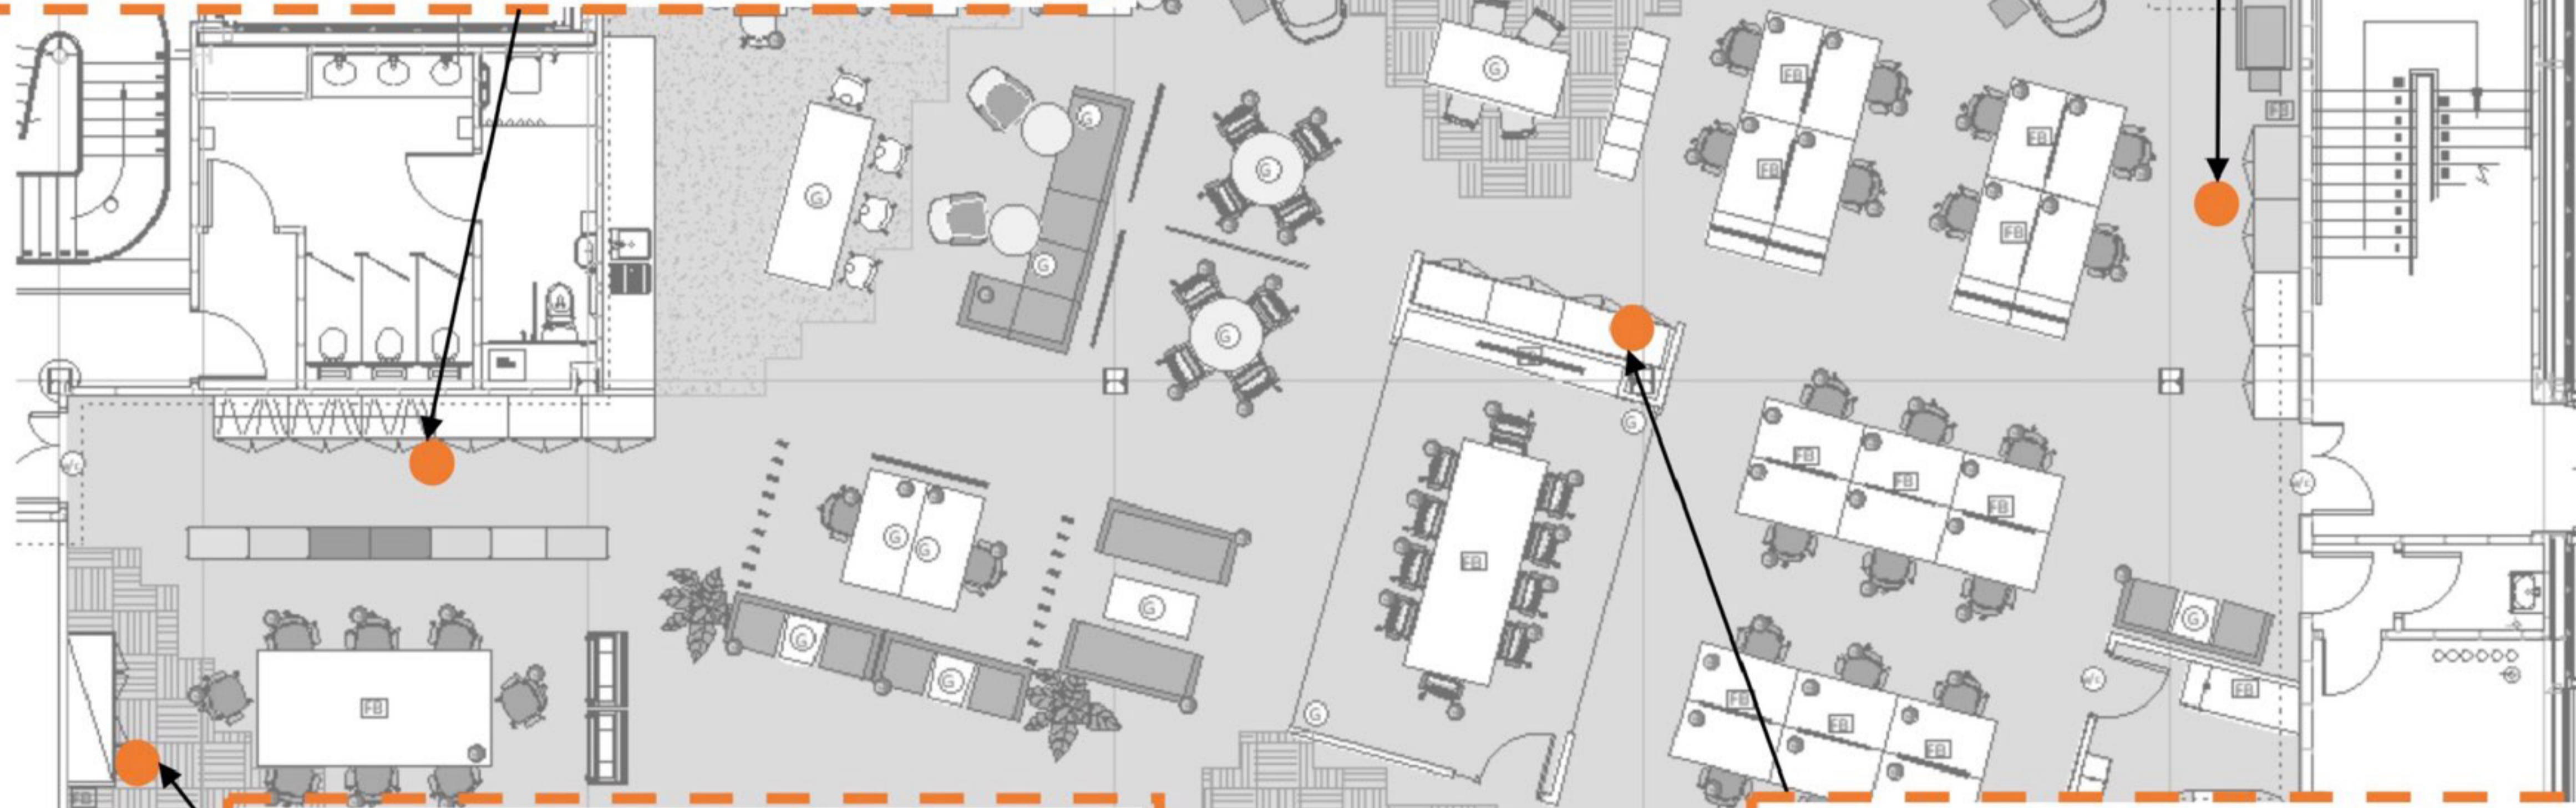

| Storage wall details