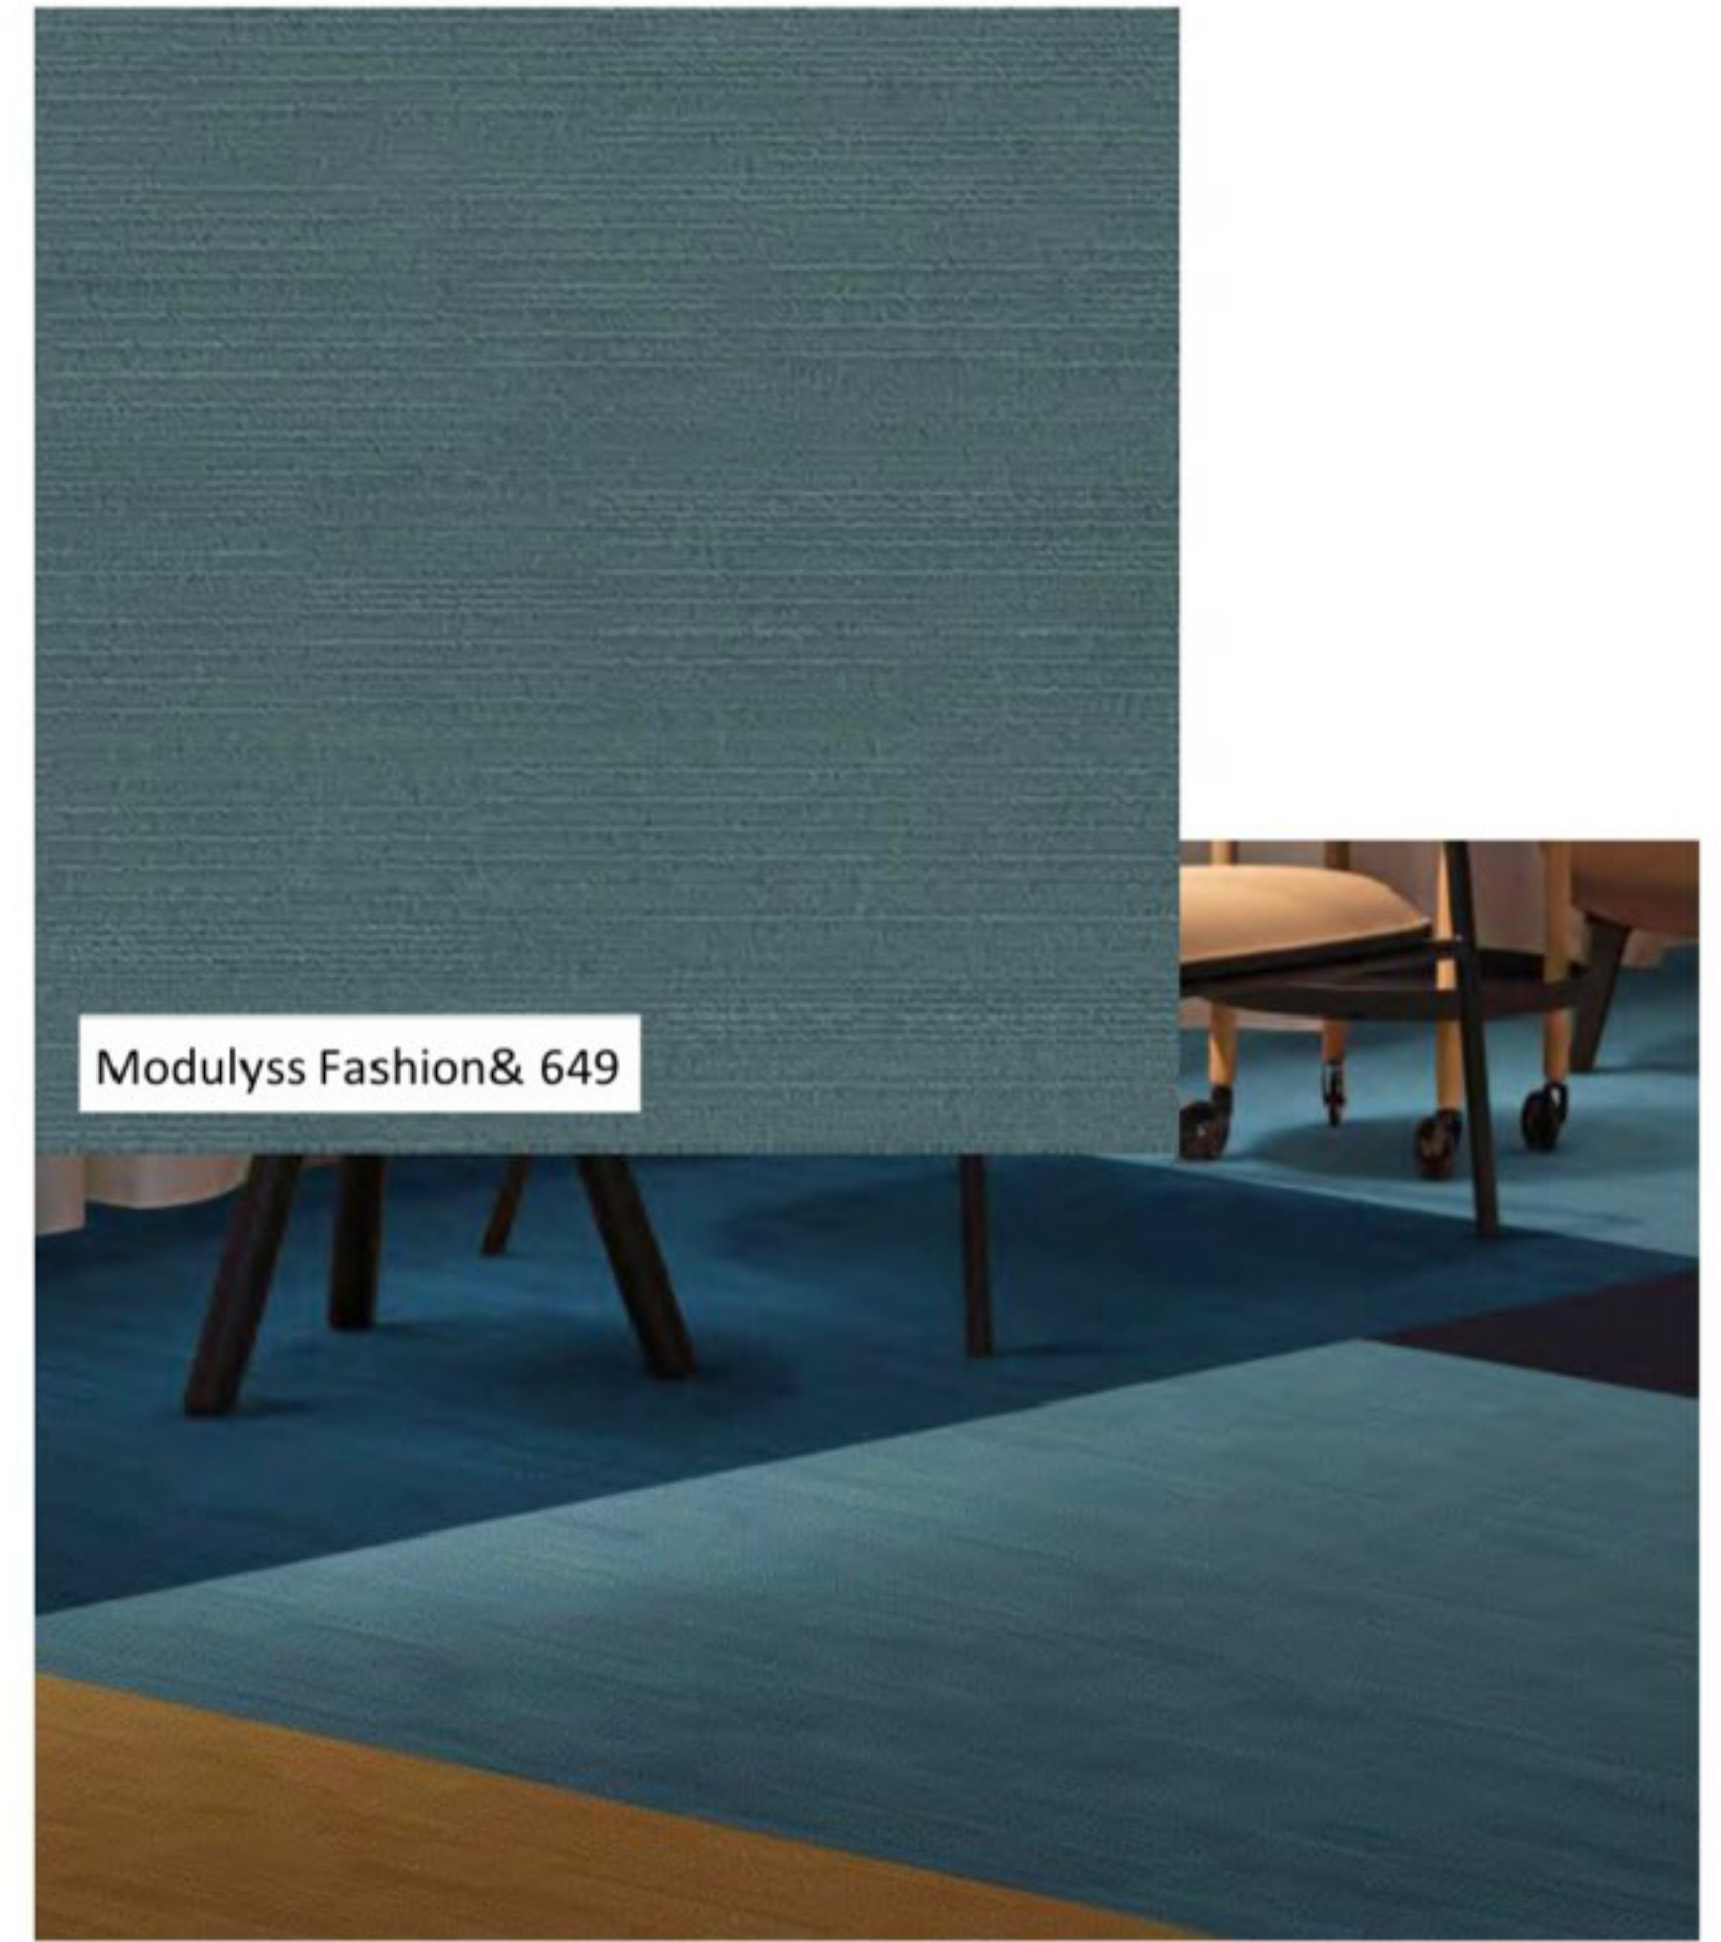

## Option 1

Modulyss Velvet& 573

Existing / Field Carpet  
First Absolute 930 50x50 tiles

## Option 2

Modulyss Fashion& 649

Hard Flooring Option  
within Tea point  
Concrete effect

Hard Flooring Option  
within Tea point  
Timber effect

**Clarkenwell Super Matt**

- Navy
- Integrated handles

**Other Finishes**