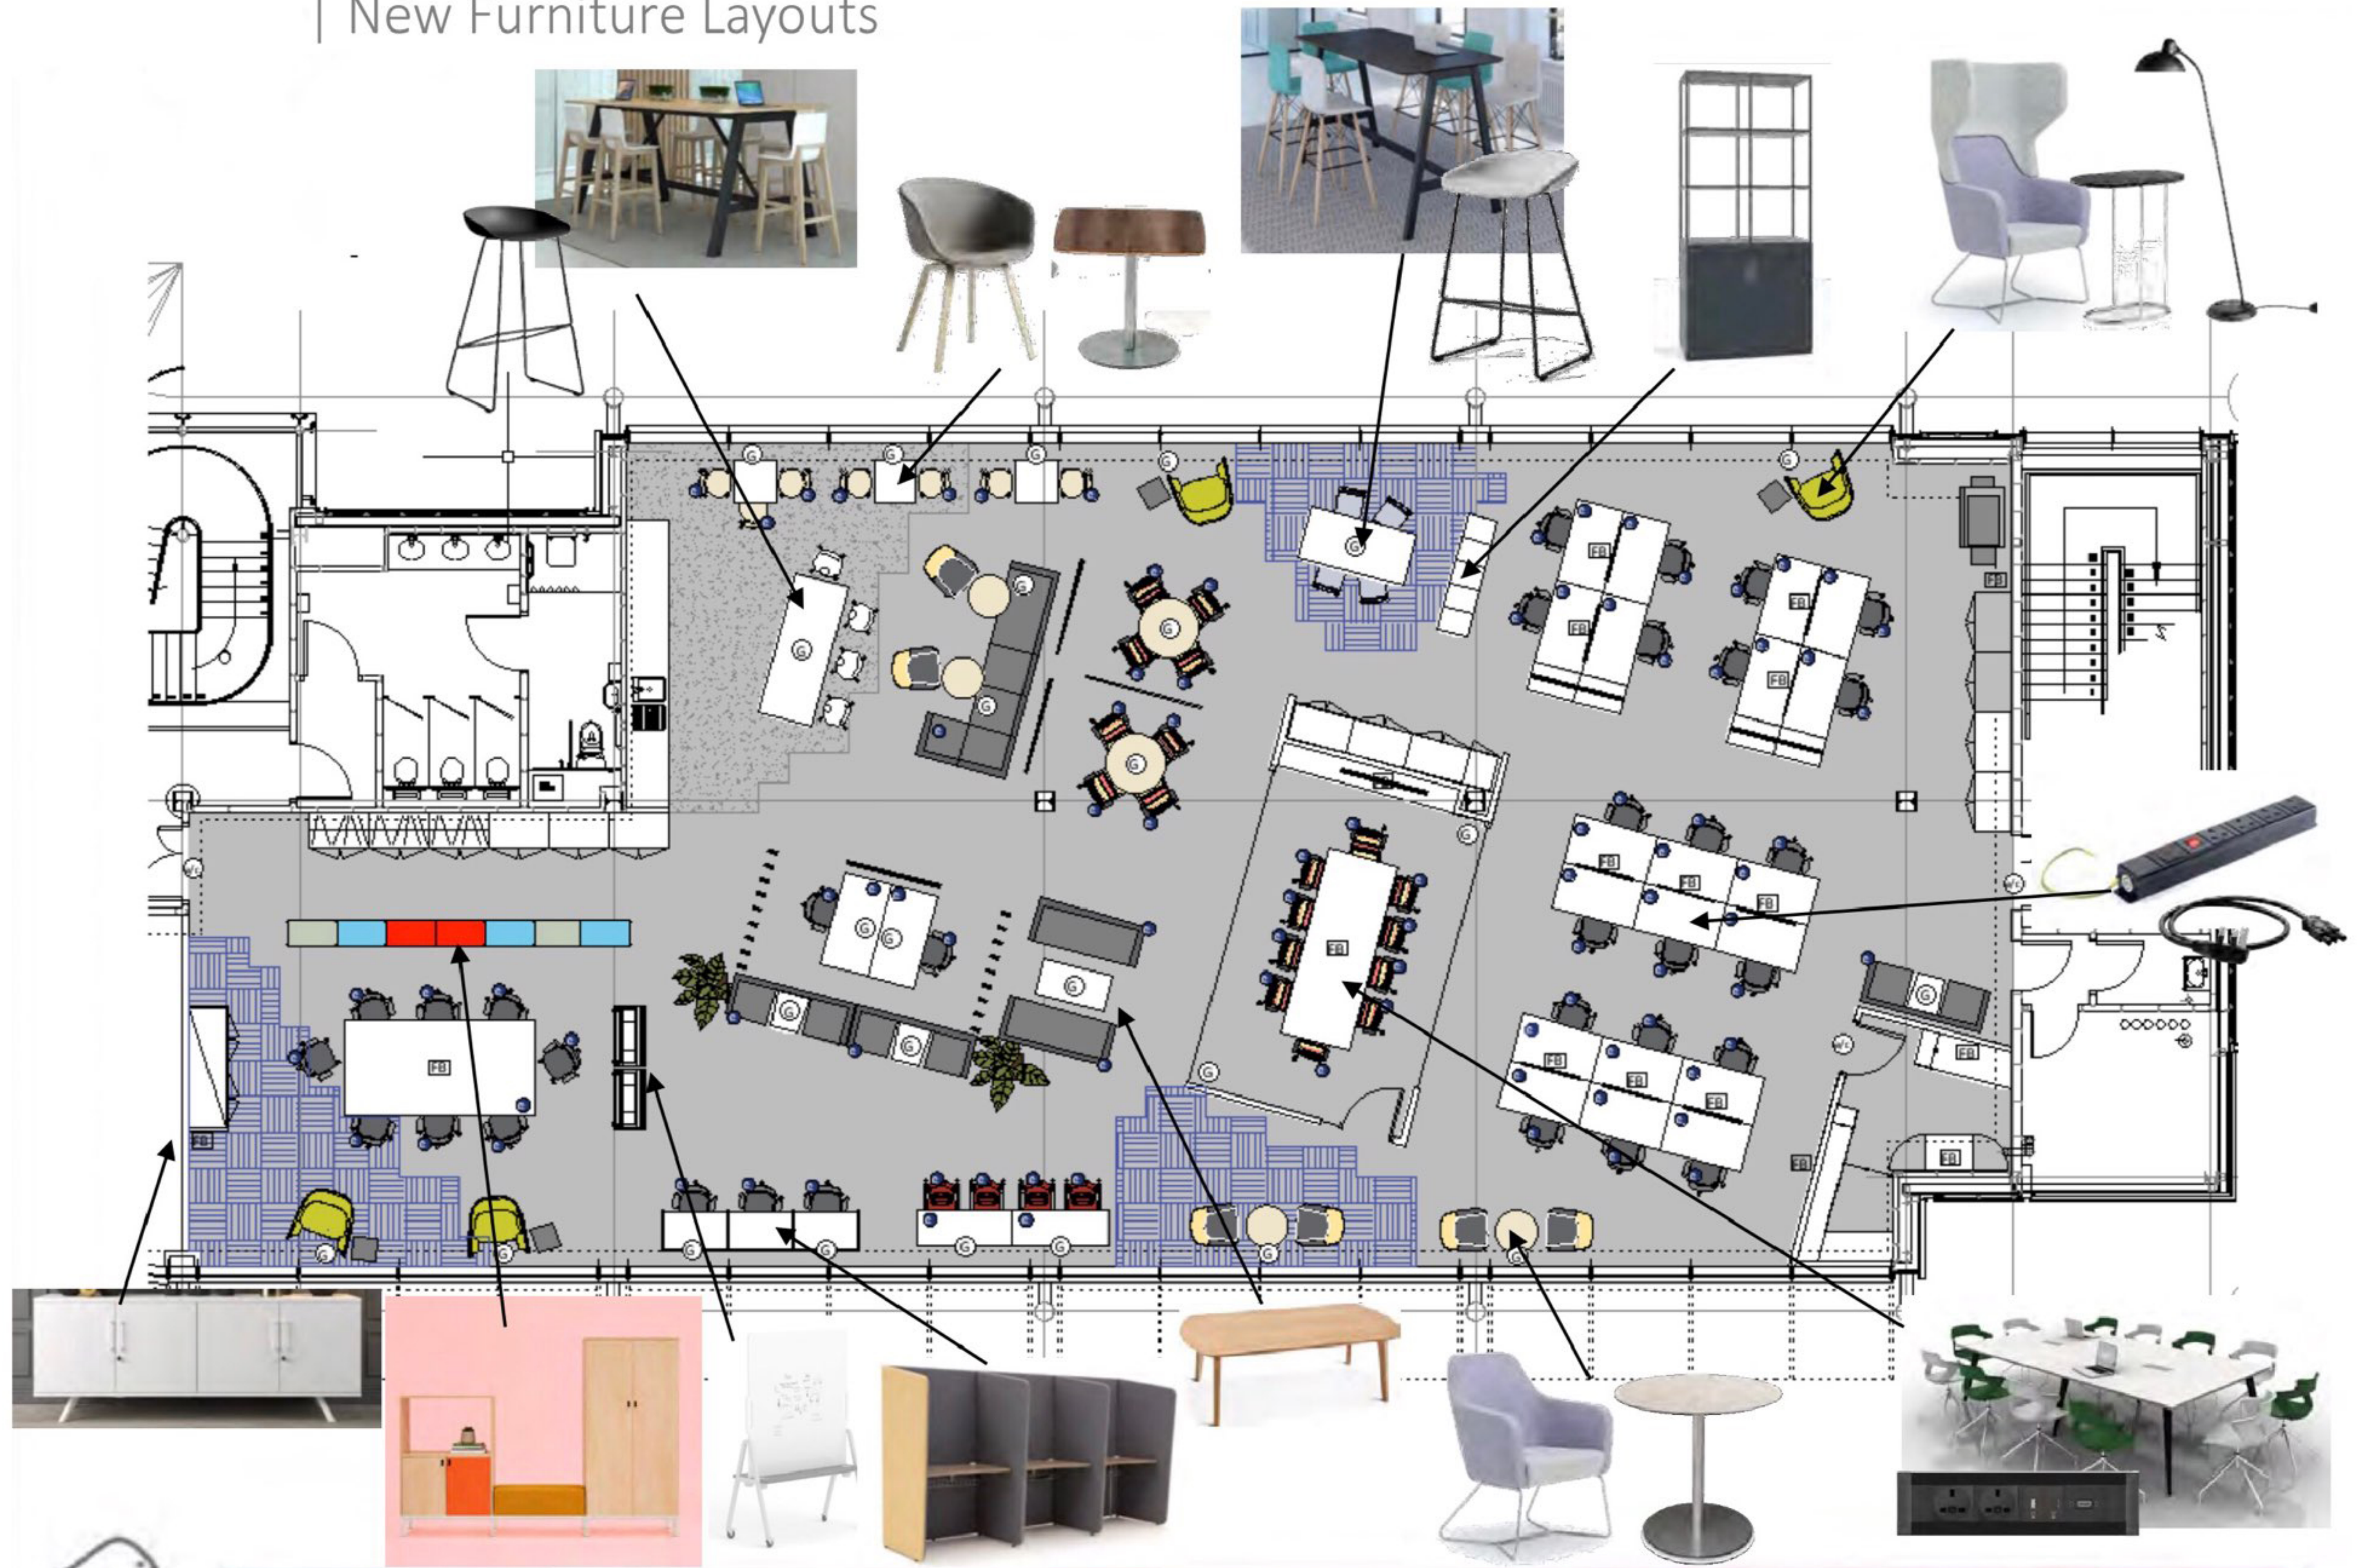

# Tea point Design

- Tea Point**
- Sink
  - Dishwasher
  - Microwave
  - Hot water unit
  - Undercounter fridge
  - Storage
  - Bins / recycling

# | New Furniture Layouts

**Senator - Play Storage**

**Torasen - Focus Booth**

**Ocee design - Harc Chairs**

**Elite - Alto Bench**

**HAY - About A Stool & About A Chair**

**Orangebox - Breaker Table**