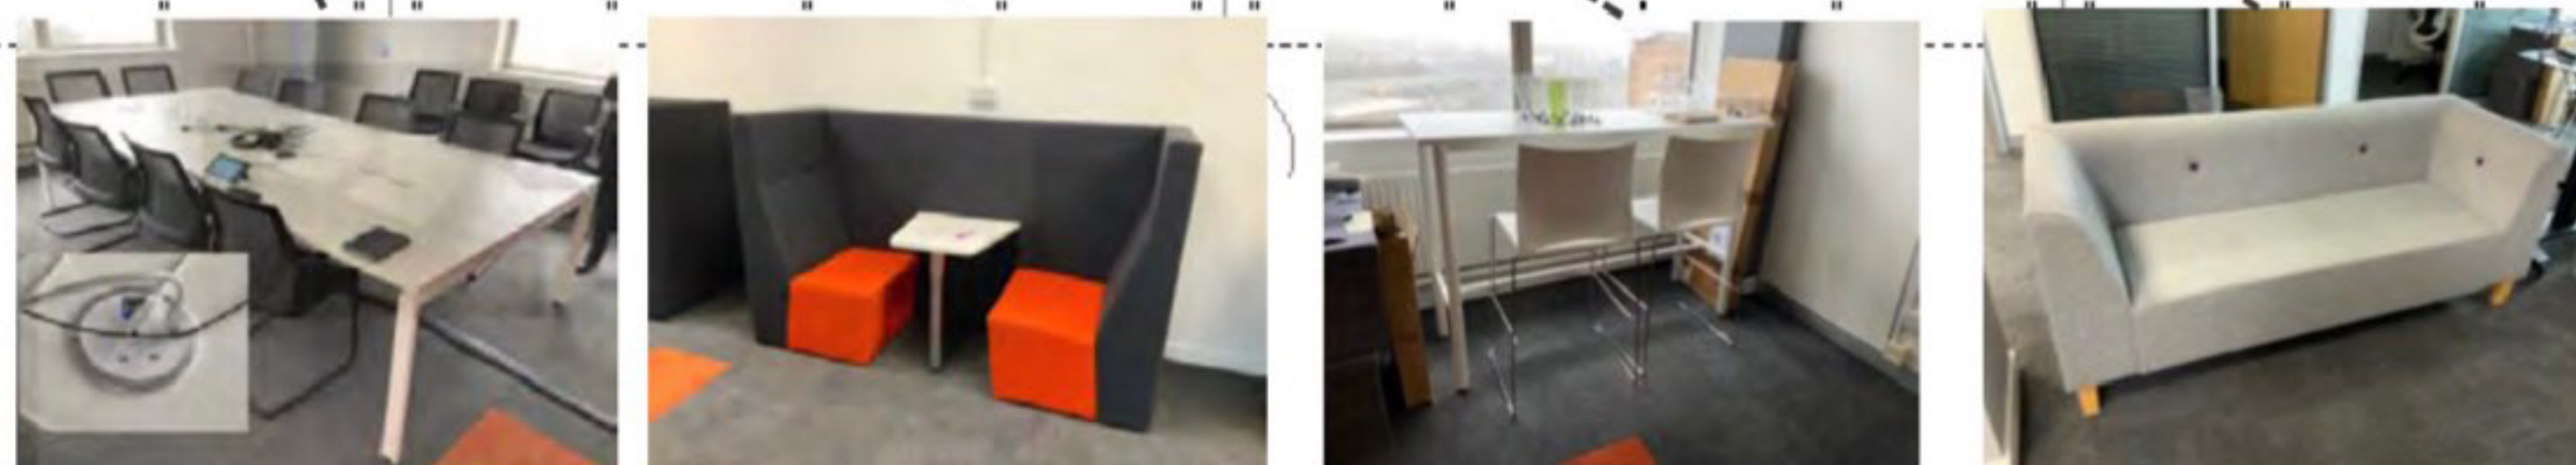

Reuse of existing furniture