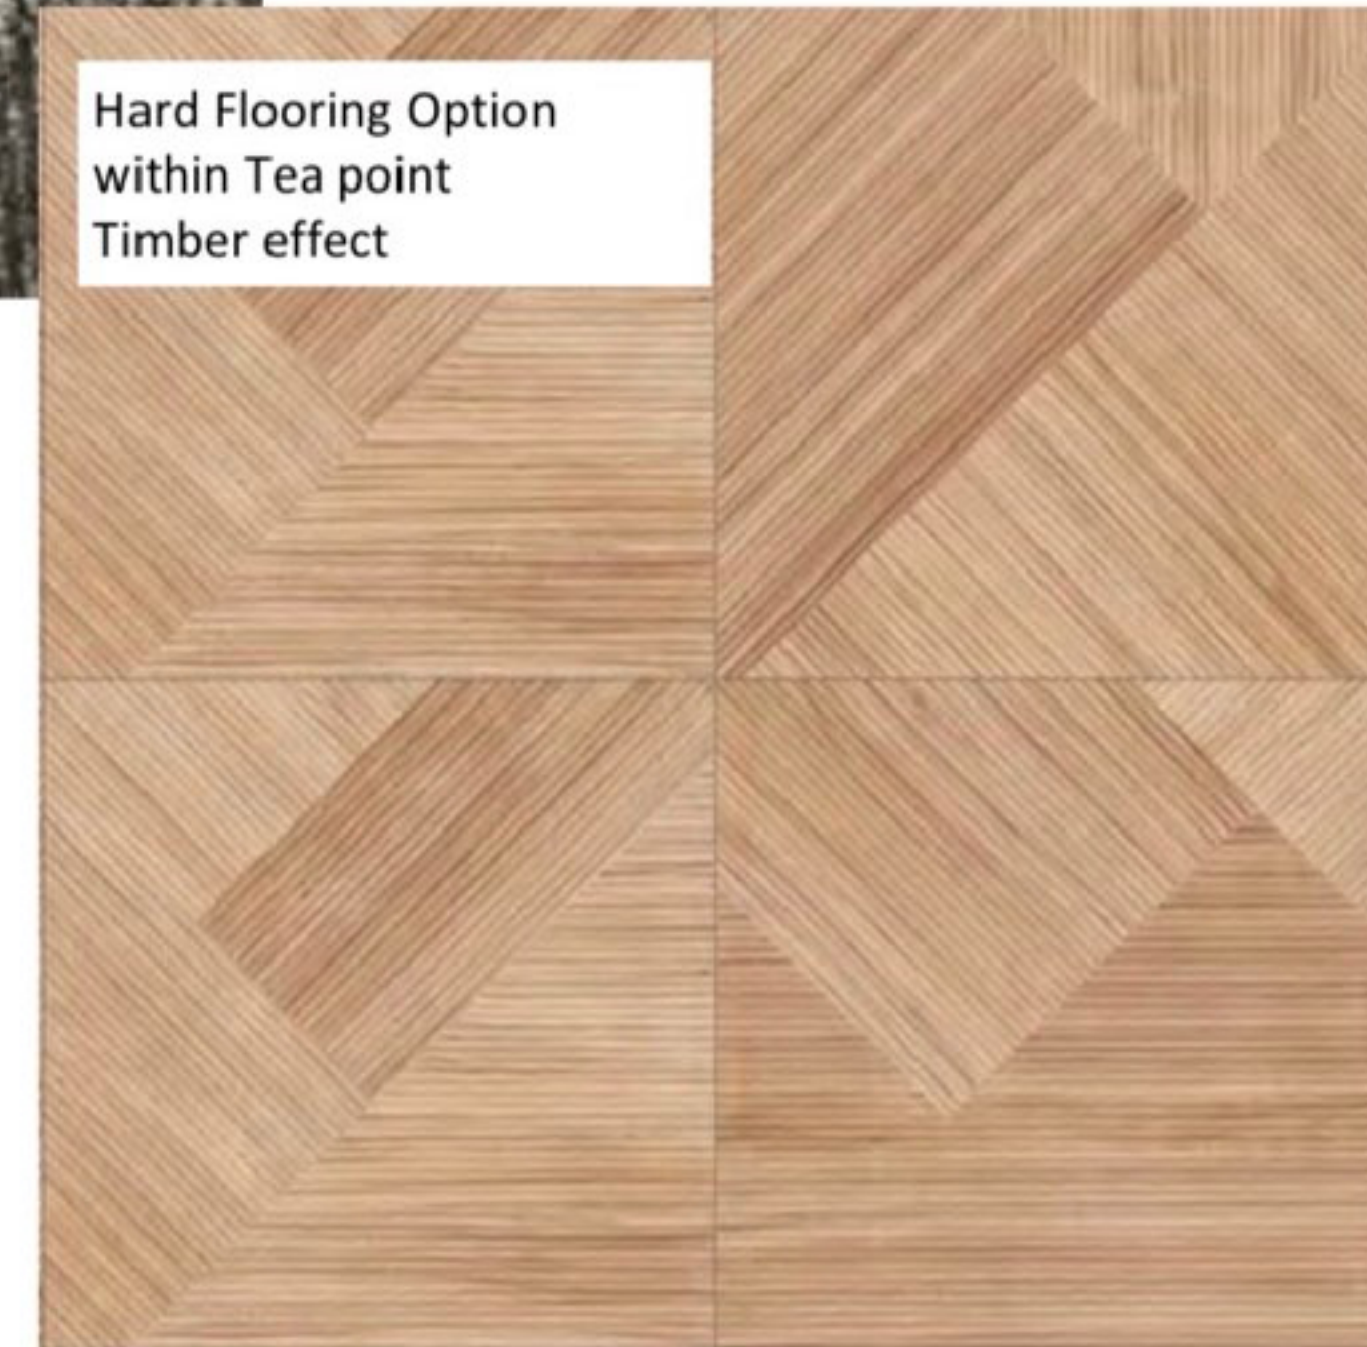

## Option 2

Modulyss Fashion& 649

Hard Flooring Option  
within Tea point  
Concrete effect

Hard Flooring Option  
within Tea point  
Timber effect

**Clarkenwell Super Matt**

- Navy
- Integrated handles

**Other Finishes**

- White Marble effect worktop
- White tiles

**Flooring Options**

- Timber effect OR
- Concrete effect